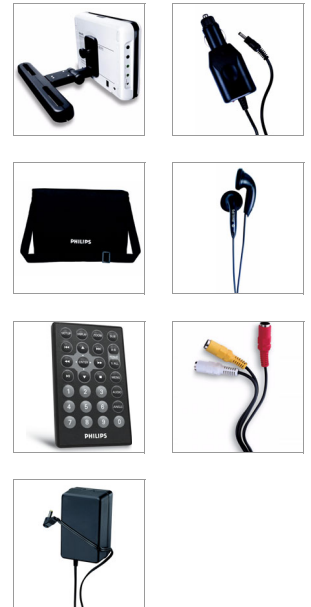

Philips  
Portable DVD Player

17.8 cm (7") LCD

PET7432

## Double your movies on the road with two widescreen LCDs

Play your movies and music in the car! The PET7432 portable DVD player features two 7" LCD screens for a great viewing experience. It comes with a full set of accessories for your great convenience. Easy to install and mount for in-car enjoyment.