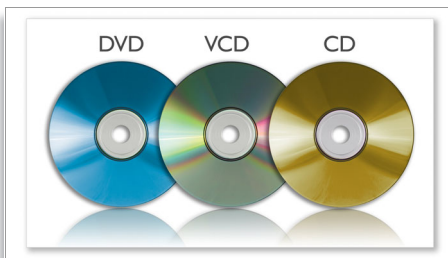

DVD, DVD+/-RW, (S)VCD, CD

The Philips Portable DVD player is compatible with most DVD and CD discs available in the market. DVD, DVD+/-R, DVD+/-RW, (S)VCD and CD – all of them can play on the DVD player. DVD+/-R is a shorthand term for a

DVD drive that can accept both of the common recordable DVD formats. Likewise, DVD+/-RW handles both common rewritable disc types.