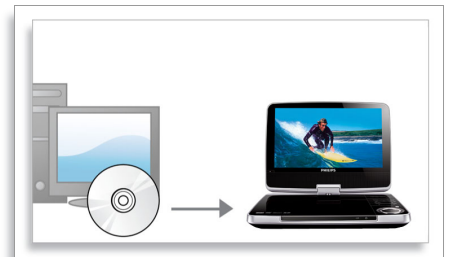

DivX Certified

With DivX® support, you are able to enjoy DivX® encoded videos. The DivX media format is an MPEG4-based video compression technology that enables you to save large files like movies, trailers and music videos on media like CD-R/RW, and DVD recordable discs.