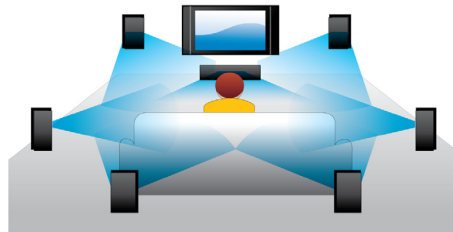

Dolby TrueHD

Dolby TrueHD deliver the finest sound from your Blu-ray Discs. Audio reproduced is virtually indistinguishable from the studio master, so you hear what the creators intended for you to hear. Dolby TrueHD complete your high definition entertainment experience.