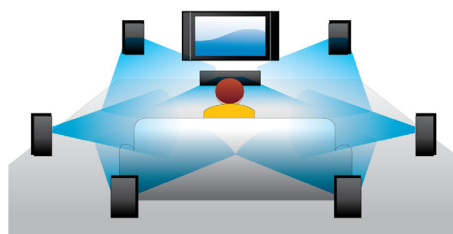

Dolby TrueHD

Dolby TrueHD delivers the finest sound from your Blu-ray Discs. Audio reproduced is virtually indistinguishable from the studio master, so you hear what the creators

intended for you to hear. Dolby TrueHD completes your high definition entertainment experience.