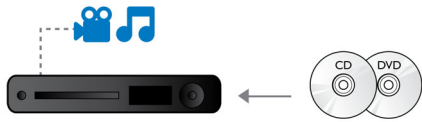

PHILIPS

Highlights

Enjoy movies and music

Enjoy all your movies and music from CDs and DVDs

Blu-ray 3D Disc playback

Full HD 3D provides the illusion of depth for a heightened, realistic cinema viewing experience at home. Separate images for the left and right eyes are recorded in 1920 x 1080 full HD quality and alternately played on screen at a high speed. By watching these images through special glasses that are timed to open and close the left and right lenses in synchronisation with the alternating images, the full-HD 3D viewing experience is created.