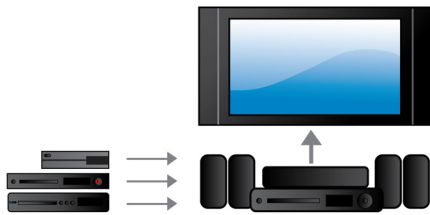

Integrated HDMI Hub

The HDMI Hub gives you the ease of connecting all your devices to the TV without too many wires. It provides you the convenience of enjoying the best possible sound quality while watching different contents

on your flat TV. You can connect all your HDMI devices directly into the home theater system's HDMI hub and using only one cable to connect to your flat TV. With this setup, you can easily enjoy your movies or TV programs in HD picture and sound and not have to deal with messy wires!