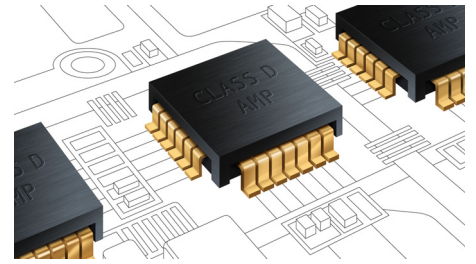

Premium Class D Amplifiers

The Philips proprietary Premium Class-D Amplifiers are designed to preserve the original sound source for greater audio signal accuracy, thus allowing acoustic details in music and movies to be delivered exactly as the artist or director intended.