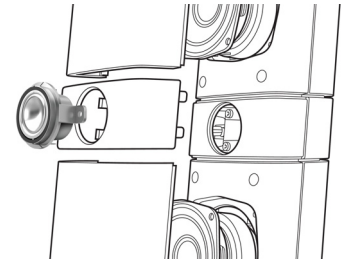

Titanium tweeters

The co-developed tweeters, crafted in titanium, are very rigid and light to guarantee undistorted sound. Their incredible resistance to distortion and resonance through the whole audible frequency range guarantees superb clarity of all sound details.