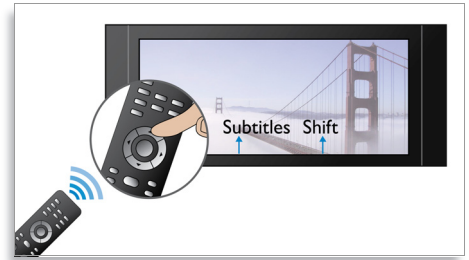

Net TV

Experience a rich selection of online services with Net TV. Enjoy movies, pictures, infotainment and other online contents directly on your TV via the Philips Blu-ray Disc player whenever you like. Simply connect the player directly to your home network through a wired or wireless connection, then navigate and select what you want to watch with the remote control. The Philips menu gives you access to popular Net TV services fitted for your TV screen.

DLNA Network Link

The DLNA Network link provides easy access to personal photos, music, videos or movies on your PC or Home Network. It uses the Ethernet (LAN) connection with DLNA protocol that assures that DLNA certified products will work together seamlessly. By connecting your Blu-ray Disc player to your home network, you will be able to access information from all DLNA certified devices. You can access your world of entertainment at a simple push of a button with the intuitive user interface, that is designed for easy browsing.

Subtitle Shift

Subtitle Shift is an enhancement feature that lets users manually adjust a movie's subtitle positioning on the television or computer screen. Using the remote control, users can shift the subtitles up and down on the screen. On widescreen displays, such as 21:9 cinema and projectors, the subtitles sometimes get cut off. In order to see them clearly, the user has to change the display aspect ratio, which defeats the purpose of the widescreen. With the Subtitle Shift feature, the user can retain the correct display aspect ratio and have the subtitles ideally positioned on the screen.