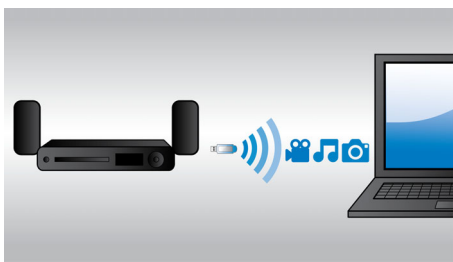

PHILIPS

Highlights

Crystal Clear Sound

Crystal Clear Sound for super clarity and realism

1000 W RMS power

1000 W RMS power delivers great sound for movies and music

Full HD 3D Blu-ray

Be enthralled by 3D movies in your own living room on a Full HD 3D TV. Active 3D uses the latest generation of fast switching displays for real life depth and realism in full 1080 x 1920 HD resolution. Watching these images through special glasses with right and left lenses that are timed to open and close in synchrony with alternating images creates the full HD 3D viewing experience in your home cinema. Premium 3D movie releases on Blu-ray offer a wide, high-quality selection of content. Blu-ray also delivers uncompressed surround sound for an unbelievably real audio experience.

Built-in Wi-Fi

Thanks to built-in Wi-Fi, by simply connecting your home theatre directly to your home

network, you can experience a rich selection of popular online services. You can enjoy some of the best websites offering movies, pictures, infotainment and other online content tailored to fit your TV screen.