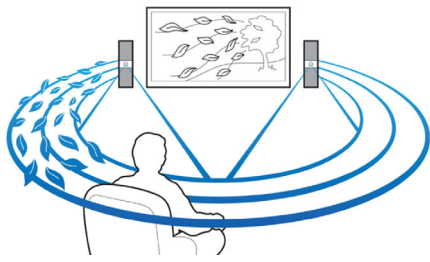

Highlights

Crystal Clear Sound

Crystal Clear Sound for super clarity and realism

1000 W RMS power

1000 W RMS power delivers great sound for movies and music

Full HD 3D Blu-ray

Be enthralled by 3D movies in your own living room on a Full HD 3D TV. Active 3D uses the latest generation of fast switching displays for real life depth and realism in full 1080 x 1920 HD resolution. Watching these images through special glasses with right and left lenses that are timed to open and close in synchrony with alternating images creates the full HD 3D viewing experience in your home cinema. Premium 3D movie releases on Blu-ray offer a wide, high-quality selection of content. Blu-ray also delivers uncompressed surround sound for an unbelievably real audio experience.