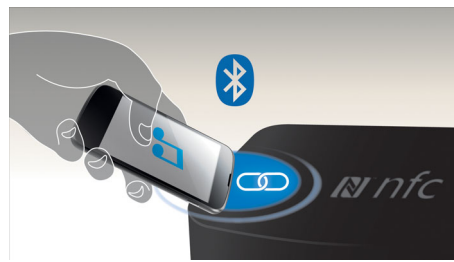

Built-in Wi-Fi

Thanks to built-in Wi-Fi, by simply connecting your home theatre directly to your home

network, you can experience a rich selection of popular online services. You can enjoy some of the best websites offering movies, pictures, infotainment and other online content tailored to fit your TV screen.

Dolby TrueHD and DTS-HD

Dolby TrueHD and DTS-HD Master Audio Essential deliver the finest sound from your Blu-ray Discs. Audio reproduced is virtually indistinguishable from the studio master, so you hear what the creators intended for you to hear. Dolby TrueHD and DTS-HD Master Audio Essential complete your high definition entertainment experience.

Miracast™

Miracast™ is a peer-to-peer wireless screencasting standard formed via Wi-Fi Direct connections. Simplified user interface like mirroring the portable device's screen to a bigger screen on a Miracast™ certified device, not limited by pre-built codecs for decoding.

NFC technology

Pair Bluetooth devices easily with one-touch NFC (Near Field Communications) technology. Just tap the NFC-enabled

smartphone or tablet on the NFC area of a speaker to turn the speaker on, start Bluetooth pairing and begin streaming music.