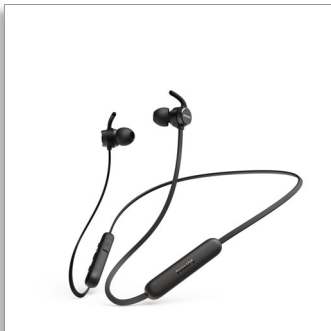

Philips  
In-ear wireless headphones  
with mic

8mm drivers/closed-back  
Comfort fit  
IPX4 splash/sweat resistant  
Great passive noise isolation

TAE1205BK

## Tangle-free tunes

Keep your music close. These splash- and sweat-resistant wireless headphones give you great sound, a comfortable in-ear fit, and up to 7 hours play time. When you need more, a quick 15-minute charge keeps the music playing another 1 hour.

### Easy comfort. Secure fit.

- Secure, flexible, comfortable
- Oval acoustic tube fits comfortably in your ear canal
- Wing tips for a secure fit. Better passive noise isolation
- 3 interchangeable rubber earbud covers