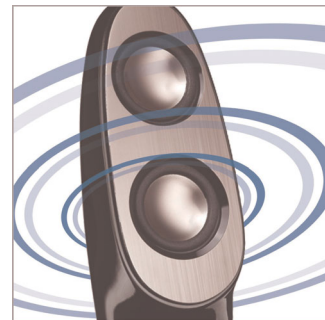

Highlights

Booming bass

Deep and rich bass gives powerful sense of distance

Crisp and clear vocals

Enjoy crisp, clear vocals reproduction

Wired volume control

A handy wired volume control with aux in and headphone jack