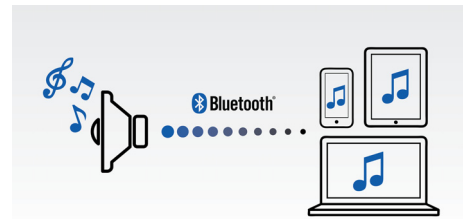

www.philips.com

BT3000B/12

Highlights

Bass Reflex Speaker System

Bass Reflex Speaker System delivers a deep bass experience from a compact loudspeaker box system. It differs from a conventional loudspeaker box system in the addition of a bass pipe that is acoustically aligned to the woofer to optimize the low frequency roll-off of the system. The result is deeper controlled bass and lower distortion. The system works by resonating the air mass in the bass pipe to vibrate like a conventional woofer. Combined with the response of the woofer, the system extends the overall low frequency sounds to create a whole new dimension of deep bass.

Wireless music streaming

Bluetooth is a short range wireless communication technology that is both robust and energy-efficient. The technology allows easy wireless connection to iPod/iPhone/iPad or other Bluetooth devices, such as smartphones, tablets or even laptops. So you can enjoy your favorite music, sound from video or game wireless on this speaker easily.