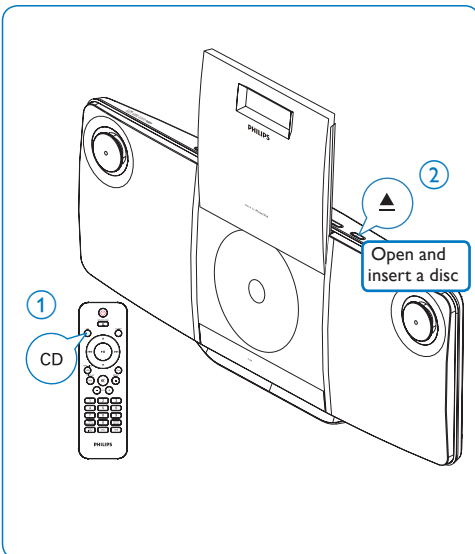

A Connect

B Set clock

C Play disc

D Listen to radio