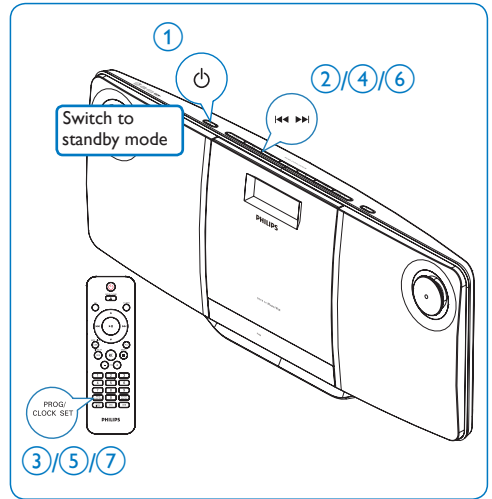

A Connect

B Set clock

C Play disc

D Listen to radio