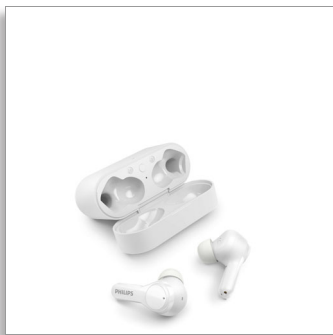

Philips
True Wireless
Headphones

Rich sound

Clear call quality
IPX5 water resistant
Up to 26 hours play time

TAT3217WT

Rich sound wherever you go

Experience rich sound for your music and crystal clear call clarity with these True wireless headphones. Comfortable, reliable and with a charging case that slips in your pocket! IPX5 splash and sweat resistant and with 26 hours play time.

Small charging case holds 26 hours of play time

- 6 hours play time. 15 minutes quick charge for an extra hour
- Pocket-sized USB-C charging case
- Case offers 20 hours extra play time
- IPX5 splash and sweat resistant

Rich sound. Ergonomic design

- Secure, comfortable in-ear fit
- 3 extra pairs of silicone ear tips (large, medium, small)
- 10 mm neodymium drivers for rich sound
- Dedicated Philips Headphones App support

PHILIPS

True Wireless Headphones

Rich sound Clear call quality, IPX5 water resistant, Up to 26 hours play time

Highlights

Secure, comfortable in-ear fit

These hockey stick design earbuds fit into your ear canals, creating a seal that diminishes external noise. Powerful 10 mm drivers let you enjoy rich, vibrant sound. Includes three sizes of soft, interchangeable silicone ear-tip covers.