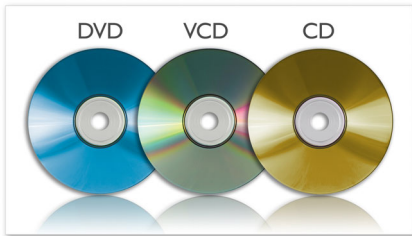

DVD, DVD+/-RW, (S)VCD, CD

The Philips Portable DVD player is compatible with most DVD and CD discs available in the market. DVD, DVD+/-R, DVD+/-RW, (S)VCD and CD – all of them can play on the DVD player. DVD+/-R is a shorthand term for a DVD drive that can accept both of the common recordable DVD formats. Likewise,

DVD+/-RW handles both common rewritable disc types.