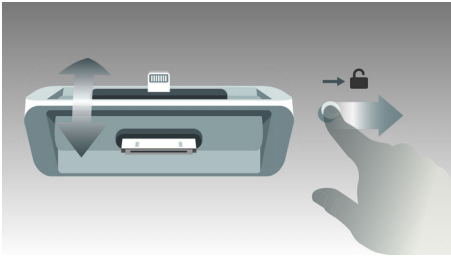

Enrich your sound experience

- 20W RMS maximum output power
- Bass Reflex Speaker System delivers a powerful, deeper bass
- Digital Sound Control

Enjoy your music from multiple sources

- DualDock to charge & play Apple devices (Lightning & 30-pin)
- DAB and FM compatible for a complete radio experience
- USB Direct for easy MP3 music playback
- Play MP3-CD, CD and CD-R/RW
- Digital tuning with preset stations for extra convenience
- Audio-in for portable music playback

Design that blends into your interior

- Wall-mountable option for flexible placement
- Compact design fits any space, any lifestyle

PHILIPS

Micro music system

DualDock for iPod/iPhone Desktop or wall-mount option, CD, MP3-CD, USB, DAB+, FM, 20W max

DCB2270/10

Highlights

DualDock to charge & play

The innovative Philips DualDock with Lightning and 30-pin connector can charge and play any Apple device. Created to meld sleek styling with effortless functionality, you can switch between either connector in a flash. Enjoy your favorite tunes no matter what Apple device you want to use.

Bass Reflex Speaker System

Bass Reflex Speaker System delivers a deep bass experience from a compact loudspeaker box system. It differs from a conventional loudspeaker box system in the addition of a bass pipe that is acoustically aligned to the woofer to optimize the low frequency roll-off of the system. The result is deeper controlled bass and lower distortion. The system works by resonating the air mass in the bass pipe to