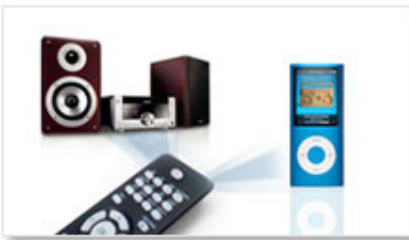

## All-in-one remote control

With the Philips all-in-one remote control, you can now navigate both your Philips music system and your iPod/iPhone through hundreds of songs easily with the one simple press of the remote control. Displaying information listed according to playlist, album, artist, genre or track, the navigation offers speedy yet simple through hundreds of files. It allows one handed operation and guarantees a unique user experience.