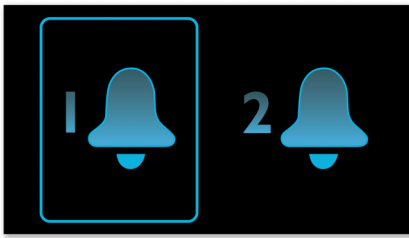

Highlights

Dual alarm

The Philips audio system comes with two alarm times. Set one alarm time to wake you up and the other time to wake up your partner.