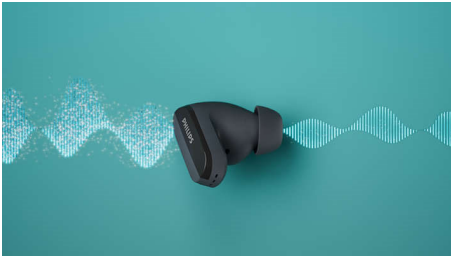

Highlights

Noise Cancelling

Noise cancelling quiets external noise, including wind, so you can focus on your tunes or calls. Leave it on auto or use the Philips Headphones app to adjust. Want to hear more of what's going on around you? Tap an earbud to activate Awareness Mode.