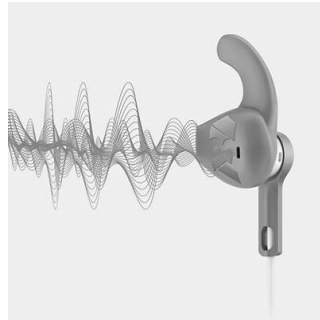

3 ear tip sizes for the optimum fit

5.7g ultra lightweight design*

Weighing in at just 5.7g, these Actionfit sports earphones are so light and comfortable that you will forget you are even wearing them. Perfect for keeping you going right through the hard final miles.

Cable clip

A cable clip comes included with ActionFit earphones, keeping the cable out of your way while you push yourself harder.

Sporty carrying pouch for easy

Sporty carrying pouch for easy storage

C-shaped stabilizing ear tip

C-shaped rubberized ear tips keep the Actionfit earphones tightly in your ear so you can focus on your workout, not on keeping them in.

High performance sound

8.6mm neodymium drivers pump out high performance sound, pushing you to perform at your best.