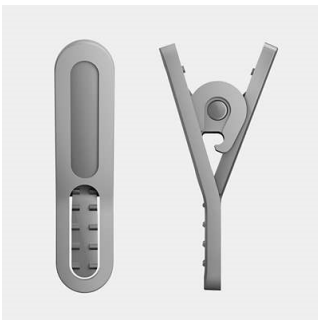

protection

- Sporty carrying pouch for easy storage
- Kevlar® Reinforced cable for ultimate durability
- Sweat and moisture proof – ideal for any workout

Freedom

- 3 ear tip sizes for the optimum fit
- 5.7g ultra lightweight design provides ultimate comfort*
- Cable clip included for tangle-free workout
- C-shaped ear tip secures the headphones in place

Intensity

- High performance sound drives peak performance
- Open acoustic design lets you be aware of your surroundings

PHILIPS

Sports headphones
8.6mm drivers/open-back Earbud

SHQ1300LF/00

Highlights

3 choices of ear tips sizes

3 ear tip sizes for the optimum fit

5.7g ultra lightweight design*

Weighing in at just 5.7g, these Actionfit sports earphones are so light and comfortable that you will forget you are even wearing them. Perfect for keeping you going right through the hard final miles.

Cable clip

A cable clip comes included with ActionFit earphones, keeping the cable out of your way while you push yourself harder.

Sporty carrying pouch for easy

Sporty carrying pouch for easy storage

C-shaped stabilizing ear tip