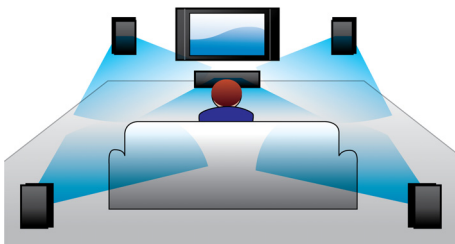

Designed to enhance your cinema at home

- Modern design to complement your home environment

PHILIPS

Highlights

300W RMS power

300W RMS power delivers great sound for movies and music

Dolby Digital

Because Dolby Digital, the world's leading digital multi-channel audio standards, make use of the way the human ear naturally processes sound, you experience superb quality surround sound audio with realistic spatial cues.

Audio in

Audio in allows you to easily play your music directly from your iPod/iPhone/iPad, MP3 player, or laptop via a simple connection to your home cinema. Simply connect your audio device to the Audio in jack to enjoy your music

with the superior sound quality of the Philips home cinema system.

EasyLink

EasyLink lets you control multiple devices like DVD players, Blu-ray players, soundbar speaker, Home theater and TV's etc. with one remote. It uses HDMI CEC industry-standard protocol to share functionality between devices through the HDMI cable. With one touch of a button, you can operate all your connected HDMI CEC enabled equipment simultaneously. Functions like standby and play can now be carried out with absolute ease.

HDMI for HD movies

HDMI is a direct digital connection that can carry digital HD video as well as digital multichannel audio. By eliminating the conversion to analog signals it delivers perfect picture and sound quality, completely free from noise. Movies in standard definition can now be enjoyed in true high definition resolution - ensuring more details and more true-to-life pictures.