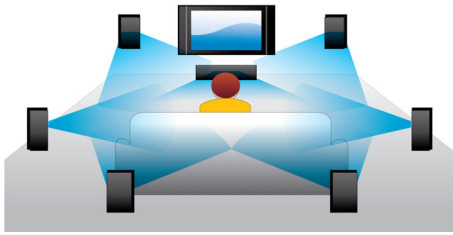

PHILIPS

Highlights

Dolby TrueHD and DTS-HD MA

DTS-HD Master Audio and Dolby TrueHD delivers 7.1 channels of the finest sound from your Blu-ray Discs. Audio reproduced is virtually indistinguishable from the studio master, so you hear what the creators intended for you to hear. DTS-HD Master Audio and Dolby TrueHD complete your high definition entertainment experience.

Subtitle Shift

Subtitle Shift is an enhancement feature that lets users manually adjust a movie's subtitle positioning on the television or computer screen. Using the remote control, users can shift the subtitles up and down on the screen. On widescreen displays, such as 21:9 cinema and projectors, the subtitles sometimes get cut off. In order to see them clearly, the user has to change the display aspect ratio, which defeats the purpose of the widescreen. With the Subtitle Shift feature, the user can retain the correct display aspect ratio and have the subtitles ideally positioned on the screen.