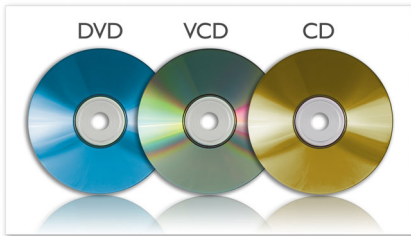

DVD, DVD+/-RW, (S)VCD, CD

The Philips Portable DVD player is compatible with most DVD and CD discs available in the

market. DVD, DVD+/-R, DVD+/-RW, (S)VCD, and CD – all of them can play on the DVD player. DVD+/-R is a shorthand term for a DVD drive that can accept both of the common recordable DVD formats. Likewise, DVD+/-RW handles both common rewritable disc types.