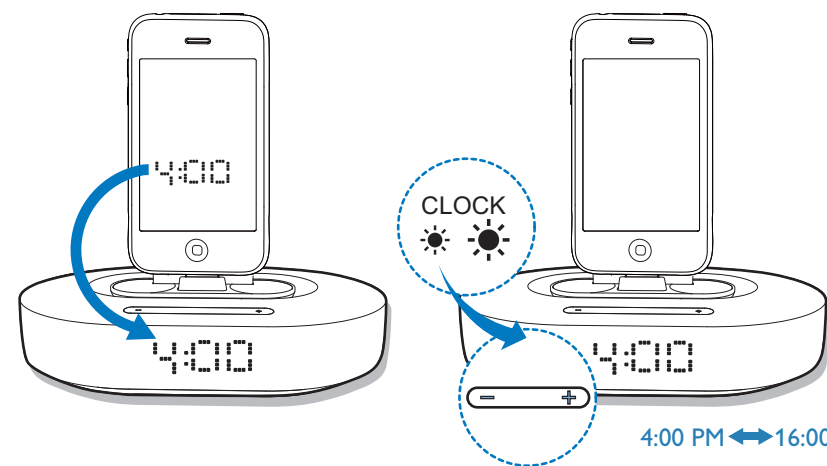

Be responsible
Respect copyrights