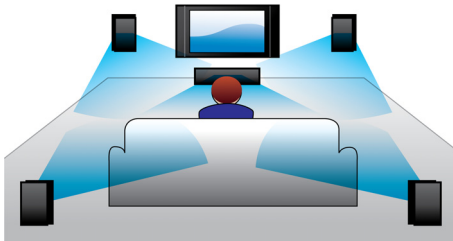

Dolby Digital

Because Dolby Digital, the world's leading digital multi-channel audio standards, make use of the way the human ear naturally processes sound, you experience superb quality surround sound audio with realistic spatial cues.