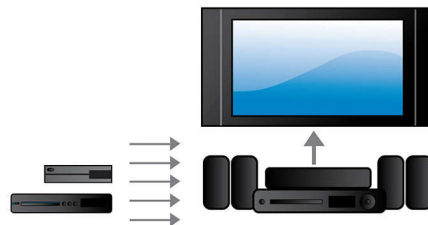

1000W RMS power

1000W RMS power delivers great sound for movies and music

Full HD 3D Blu-ray

Be enthralled by 3D movies in your own living room on a Full HD 3D TV. Active 3D uses the latest generation of fast switching displays for real life depth and realism in full 1080x1920 HD resolution. By watching these images through special glasses with right and left lenses that are timed to open and close in synchrony with alternating images, the full HD 3D viewing experience is created in your home cinema. Premium 3D movie releases on Blu-ray offer a wide, high quality selection of content. Blu-ray also delivers uncompressed surround sound for an unbelievably real audio experience.

HDMI Hub

HDMI Hub provides additional HDMI ports to allow you to connect other devices such as your game console or HD set-top box to your home theater conveniently. By connecting your devices through the HDMI Hub, you can enjoy high-definition sound and picture for all your entertainment.