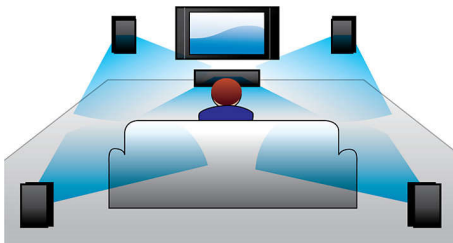

Designed to enhance your cinema at home

- Touch panel for intuitive playback and volume control
- Wireless rear speakers option for clutter free placement

Simply enjoy all your entertainment

- Full HD 3D Blu-ray for a truly immersive 3D movie experience
- HDMI Hub to connect HDMI devices for great sound and picture
- Smart TV to enjoy online services & access multimedia on TV

PHILIPS

Highlights

Double Bass Sound

Powerful speakers with a bass-reflex system and double basspipes enhance the lower frequencies and deliver rock-solid, deep bass sounds. You'll be able to hear the lowest murmur or the deepest roar.

Dolby TrueHD and DTS-HD

Dolby TrueHD and DTS-HD Master Audio Essential deliver the finest sound from your Blu-ray Discs. Audio reproduced is virtually indistinguishable from the studio master, so you hear what the creators intended for you to hear. Dolby TrueHD and DTS-HD Master Audio Essential complete your high definition entertainment experience.

HDMI Hub

HDMI Hub provides additional HDMI ports to allow you to connect other devices such as your game console or HD set-top box to your home theater conveniently. By connecting your devices through the HDMI Hub, you can enjoy high-definition sound and picture for all your entertainment.