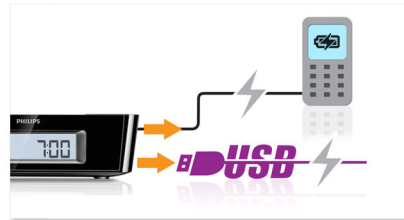

Charge 2 devices on one go

This product conveniently doubles up as a charging device, allowing you to charge a maximum of two gadgets at the same time. Just plug in your mobile phone and another USB device or two of each before you turn in for the night, and your gadgets will be as powered up as you are in the morning when you wake up.