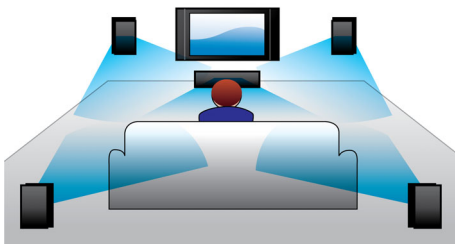

Designed to enhance your cinema at home

- Modern design to complement your home environment

PHILIPS

Highlights

300W RMS power

300W RMS power delivers great sound for movies and music

Dolby Digital

Because Dolby Digital, the world's leading digital multi-channel audio standards, make use of the way the human ear naturally processes sound, you experience superb quality surround sound audio with realistic spatial cues.

EasyLink

EasyLink lets you control multiple devices like DVD players, Blu-ray players, soundbar speaker, Home theater and TV's etc. with one remote. It uses HDMI CEC industry-standard protocol to share functionality between devices through the HDMI cable. With one touch of a button, you can operate all your connected HDMI CEC enabled equipment simultaneously. Functions like standby and play can now be carried out with absolute ease.

HDMI for HD movies

HDMI is a direct digital connection that can carry digital HD video as well as digital multichannel audio. By eliminating the conversion to analog signals it delivers perfect picture and sound quality, completely free from noise. Movies in standard definition can now be enjoyed in true high definition resolution - ensuring more details and more true-to-life pictures.