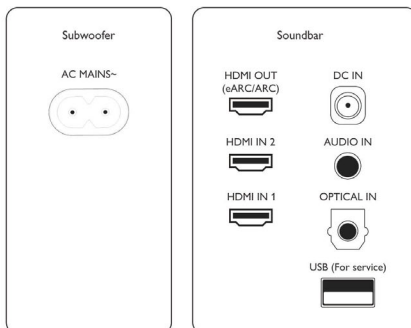

Outer Carton

- Length: 116.5 cm
- Number of consumer packagings: 2
- Length: 45.9 inch
- Width: 53.5 cm
- Gross weight: 40.3 kg
- Height: 48 cm
- GTIN: 1 08 40063 20167 2
- Width: 21.1 inch
- Height: 18.9 inch
- Nett weight: 27.74 kg
- Gross weight: 88.845 lb
- Nett weight: 61.156 lb
- Tare weight: 12.56 kg
- Tare weight: 27.690 lb

Convenience

- Remote Control
- Night mode: No

Compatibility

- Smartphone/tablet APP control

Power

- Subwoofer Power supply: 100-120V AC, 60 Hz
- Main unit power supply: 100-240V AC, 50/60 Hz
- Subwoofer standby power: < 0.5 W
- Main unit standby power: < 0.5 W
- Auto standby

Packaging dimensions

- Height: 45.8 cm
- Packaging type: Box
- Width: 115 cm
- Depth: 40.5 cm
- Height: 18.0 inch
- Number of products included: 1
- Width: 45.3 inch
- Gross weight: 18.8 kg
- Depth: 15.9 inch

- Nett weight: 13.87 kg
- Gross weight: 41.446 lb
- Nett weight: 30.578 lb
- Tare weight: 4.93 kg
- Tare weight: 10.869 lb
- UPC: 8 40063 20167 5

Accessories

- Included accessories: Remote Control (with battery), Power cord, Quick start guide, World Wide Warranty leaflet

Design

- Color: Black
- Wall mountable

Dimensions

- Main Unit (W x H x D): 1049 x 55.6 x 120 mm
- Main Unit Weight: 4.07 kg
- Subwoofer (W x H x D): 230 x 400 x 407 mm
- Subwoofer Weight: 9.6 kg

Video

- 3D pass-through
- Video Enhancement: 4K Video Pass-through, Dolby Vision, HDR10, HDR10+, HLG

Issue date 2024-04-13

Version: 8.0.1

UPC: 8 40063 20167 5

© 2024 Koninklijke Philips N.V.
All Rights reserved.

Specifications are subject to change without notice.
Trademarks are the property of Koninklijke Philips N.V.
or their respective owners.

www.philips.com