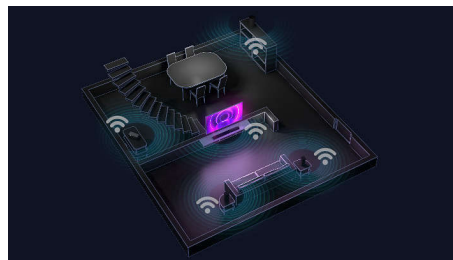

Play-Fi. Multi-room and more

Easy Play-Fi compatibility will make this soundbar the star of your multi-room set-up. You can sync Play-Fi-compatible speakers for multi-room audio, or even create a true surround-sound system—all via the Philips Sound app, or the Play-Fi app.