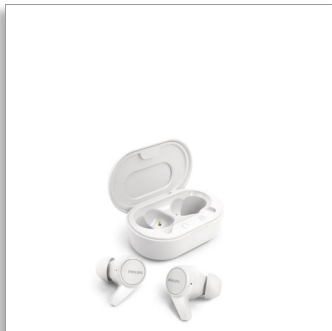

Philips  
True Wireless  
Headphones

Earbuds with a comfortable fit

Super-small charging case  
IPX4 splash/sweat resistant  
Up to 18 hours play time

TAT1207WT

## Grab and go

Grab, connect and go! These fantastic True wireless headphones come with a super-small charging case that slips into your pocket for reliable, convenient sound wherever you go. IPX4 splash and sweat resistant and up to 18 hours of play time!

### **Ergonomic. Comfortable. Clear sound**

- Secure, comfortable in-ear fit
- 3 extra pairs of silicone ear tips (large, medium, small)
- 6 mm neodymium drivers for clear, balanced sound
- Ergonomically designed