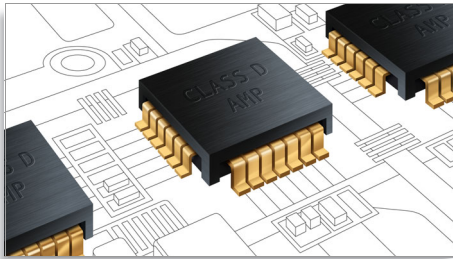

Premium Class D Amplifiers

The Philips proprietary Premium Class D Amplifiers are designed to preserve the original sound source for greater audio signal accuracy, thus allowing acoustic details in music and movies to be delivered exactly as the artist or director intended.