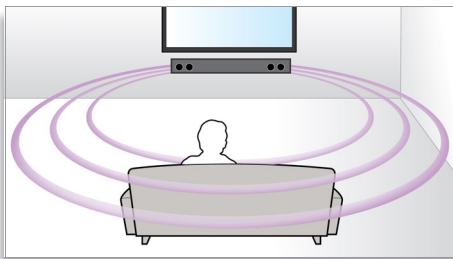

## Virtual Surround Sound

Philips Virtual Surround Sound produces rich and immersive surround sound from a less than five-speaker system. Highly advanced spatial algorithms faithfully replicate the sonic characteristics that occur in an ideal 5.1-channel environment. Any high quality stereo source is transformed into true-to-life, multi-channel surround sound. No need to purchase