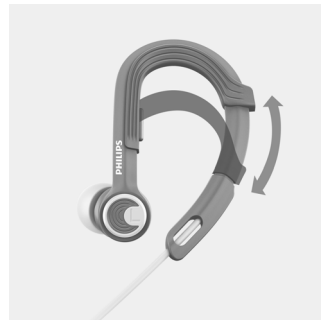

Intensity

- High-performance sound drives peak performance
- Insert earphones provide sound isolation

Freedom

- 7.1-g ultra lightweight design provides ultimate comfort*
- Adjustable ear hook for personalised fit
- 3 ear-tip sizes for the optimum fit
- Cable clip included for tangle-free workout

3 ear-tip sizes for the optimum fit

7.1-g ultra lightweight design*

Weighing in at just 7.1 g, these ActionFit sports earphones are so light and comfortable that you will forget you are even wearing them. Perfect for keeping you going right through the hard final miles.

Cable clip

A cable clip comes included with ActionFit earphones, keeping the cable out of your way while you push yourself harder.

Sporty carrying pouch for easy storage

Sporty carrying pouch for easy storage

Kevlar® Reinforced cable

Kevlar® reinforced headphone cables are tough enough to survive even the roughest of workouts.

Adjustable ear hook

An adjustable ear hook ensures that the ActionFit SHQ3300 headphones fit your ears perfectly. Just put the headphones on and slide the adjustable hook up or down for a snug fit. Whatever your workout or terrain, your headphones will stay on comfortably.