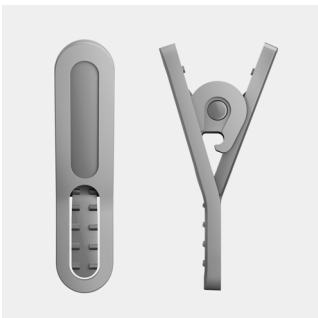

Cable clip

A cable clip comes included with ActionFit earphones, keeping the cable out of your way while you push yourself harder.

Sporty carrying pouch for easy storage

Sporty carrying pouch for easy storage