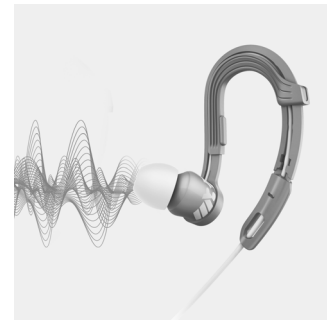

Cable clip

A cable clip comes included with ActionFit earphones, keeping the cable out of your way while you push yourself harder.

Sporty carrying pouch for easy storage

Sporty carrying pouch for easy storage

Kevlar® Reinforced cable

Kevlar® reinforced headphone cables are tough enough to survive even the roughest of workouts.

Adjustable ear hook

An adjustable ear hook ensures that the ActionFit SHQ3300 headphones fit your ears perfectly. Just put the headphones on and slide the adjustable hook up or down for a snug fit. Whatever your workout or terrain, your headphones will stay on comfortably.

Sweat and moisture proof

Sweat or rain will no longer stop you from maxing yourself out to your favourite tunes. These Actionfit sports headphones are made of sweat-proof and waterproof materials, making them the perfect workout companion whatever the weather.

High-performance sound

8.6-mm neodymium drivers pump out high-performance sound, pushing you to perform at your best.

Sound isolation

Insert earphones create a tight seal in the ear canal, resulting in a strong isolation effect. Our oval acoustic tubes are ergonomically optimised to ensure an exceptional fit.