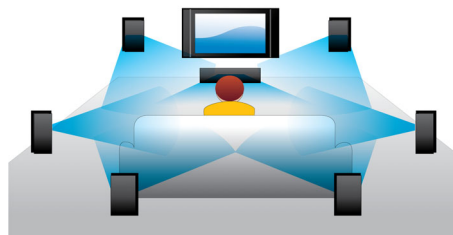

Dolby TrueHD and DTS-HD MA

DTS-HD Master Audio and Dolby TrueHD delivers 7.1 channels of the finest sound from your Blu-ray Discs. Audio reproduced is virtually indistinguishable from the studio master, so you hear what the creators intended for you to hear. DTS-HD Master Audio and Dolby TrueHD complete your high definition entertainment experience.