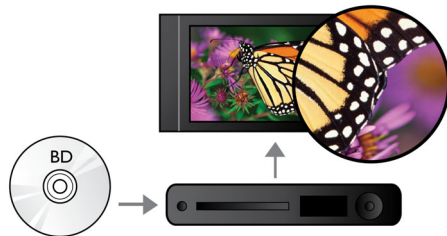

Designed to enhance your living space

- Stylish design with aluminium finish and glass stands
- Touch panel controls for easy playback and volume control

Connect and enjoy all your entertainment

- Blu-ray Disc playback for sharp images in full HD 1080p
- BD-Live* (Profile 2.0) to enjoy online Blu-ray bonus content
- Deep Color for vivid images in over a billion colors
- EasyLink to control all HDMI CEC devices via a single remote

PHILIPS

Highlights

Dolby Virtual Speaker

Dolby Virtual Speaker is a sophisticated audio virtualization technology that produces rich and immersive surround sound from a two-speaker system. Highly advanced spatial algorithms faithfully replicate the sonic characteristics that occur in an ideal 5.1-channel environment. DVD playback is enhanced by expanding the 2-channel environment. When combined with Dolby Pro Logic II processing, any high quality stereo source is transformed into true-to-life, multi-channel surround sound. No need to purchase extra speakers, wires or speaker stands to appreciate room-filling sound.

Blu-ray Disc playback

Blu-ray Discs have the capacity to carry high definition data, along with pictures in the 1920 x 1080 resolution that defines full high definition images. Scenes come to life as details leap at you, movements smoothen and images turn crystal clear. Blu-ray also delivers uncompressed surround sound - so your audio experience becomes unbelievably real. The high storage capacity of Blu-ray Discs also allow a host of interactive possibilities to be built in. Seamless navigation during playback and other exciting features like pop-up menus bring a whole new dimension to home entertainment.