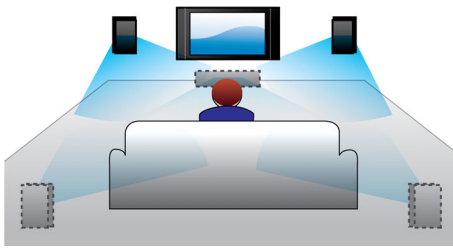

Designed to enhance your living space

- Stylish design with aluminium finish and glass stands
- Touch panel controls for easy playback and volume control

Connect and enjoy all your entertainment

- Blu-ray Disc playback for sharp images in full HD 1080p
- BD-Live* (Profile 2.0) to enjoy online Blu-ray bonus content
- Deep Color for vivid images in over a billion colors
- EasyLink to control all HDMI CEC devices via a single remote

PHILIPS

Highlights

Dolby Virtual Speaker

Dolby Virtual Speaker is a sophisticated audio virtualization technology that produces rich and immersive surround sound from a two-speaker system. Highly advanced spatial algorithms faithfully replicate the sonic characteristics that occur in an ideal 5.1-channel environment. DVD playback is enhanced by expanding the 2-channel environment. When combined with Dolby Pro Logic II processing, any high quality stereo source is transformed into true-to-life, multi-channel surround sound. No need to purchase extra speakers, wires or speaker stands to appreciate room-filling sound.

Blu-ray Disc playback

Blu-ray Discs have the capacity to carry high definition data, along with pictures in the 1920 x 1080 resolution that defines full high definition images. Scenes come to life as details leap at you, movements smoothen and images turn crystal clear. Blu-ray also delivers uncompressed surround sound - so your audio experience becomes unbelievably real. The high storage capacity of Blu-ray Discs also allow a host of interactive possibilities to be built in. Seamless navigation during playback and other exciting features like pop-up menus bring a whole new dimension to home entertainment.