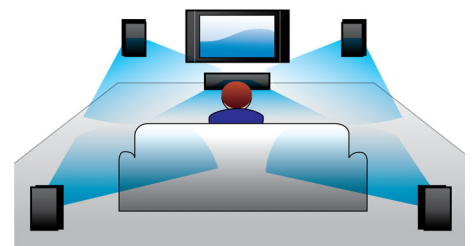

Dolby TrueHD and DTS-HD

Dolby TrueHD and DTS-HD Master Audio Essential deliver the finest sound from your Blu-ray Discs. Audio reproduced is virtually indistinguishable from the studio master, so you hear what the creators intended for you to hear. Dolby TrueHD and DTS-HD Master Audio Essential complete your high definition entertainment experience.