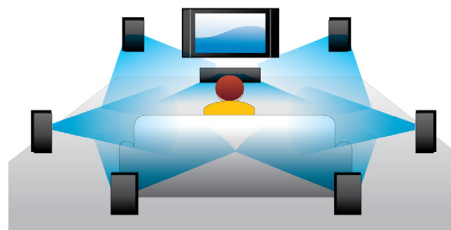

Dolby TrueHD

Dolby TrueHD deliver the finest sound from your Blu-ray Discs. Audio reproduced is virtually indistinguishable from the studio master, so you hear what the creators intended for you to hear. Dolby TrueHD complete your high definition entertainment experience.

USB 2.0

The Universal Serial Bus or USB is an industry standard that allows high-speed, easy connection of peripherals to PCs, consumer electronics and mobile products. The USB 2.0 provides better and faster performance - up to

40 times quicker than the USB 1.0 and with a data transfer rate of up to 480 Mbps from the original 12 Mbps. When plugged in, everything configures automatically. With USB 2.0, simply plug in your USB portable devices or hard disk drives, select the movie, music or photo and play away.