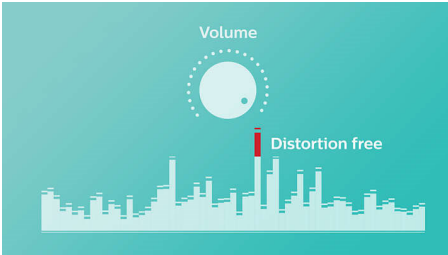

PHILIPS

wireless portable speaker
Bluetooth® Rechargeable battery, 2 W

BT55W/00

Highlights

Anti-clipping function_BT55

Anti-Clipping lets you play music louder and keeps the quality high, even when the battery is low. It accepts a range of input signals from 300 mV to 1000 mV and keeps your speakers safe from damage by distortion. This built-in function monitors the musical signal as it goes through the amplifier and keeps peaks within the amplifier's range, preventing the audio distortion caused by clipping without affecting loudness. A portable speaker's ability to reproduce musical peaks decreases along with