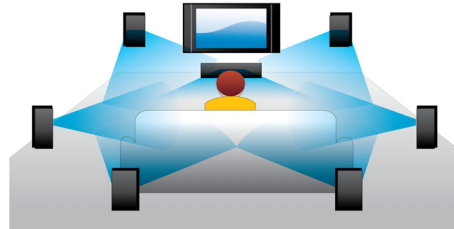

## Subtitle Shift

Subtitle Shift is an enhancement feature that lets users manually adjust a movie's subtitle positioning on the television or computer screen. Using the remote control, users can shift the subtitles up and down on the screen. On widescreen displays, such as 21:9 cinema and projectors, the subtitles sometimes get cut off. In order to see them clearly, the user has to change the display aspect ratio, which defeats the purpose of the widescreen. With the Subtitle Shift feature, the user can retain the correct display aspect ratio and have the subtitles ideally positioned on the screen.

## Blu-ray Disc playback

Blu-ray Discs have the capacity to carry high definition data, along with pictures in the 1920 x 1080 resolution that defines full high definition images. Scenes come to life as details leap at you, movements smoothen and images turn crystal clear. Blu-ray also delivers uncompressed surround sound - so your audio experience becomes unbelievably real. The high storage capacity of Blu-ray Discs also allow a host of interactive possibilities to be

built in. Seamless navigation during playback and other exciting features like pop-up menus bring a whole new dimension to home entertainment.

## Dolby TrueHD

Dolby TrueHD delivers 7.1 channels of the finest sound from your Blu-ray Discs. Audio reproduced is virtually indistinguishable from the studio master, so you hear what the creators intended for you to hear. Dolby TrueHD completes your high definition entertainment experience.