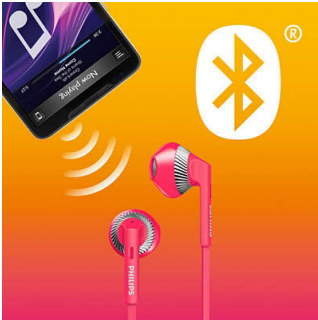

Supports Bluetooth version 4.1

Pair your smart device with your headphones using Bluetooth and enjoy the freedom of crystal clear music and phone calls - without the hassle of cables.

Tangle-free flat cable

Flat cable ensures that your cord stays smooth and tangle free - always.