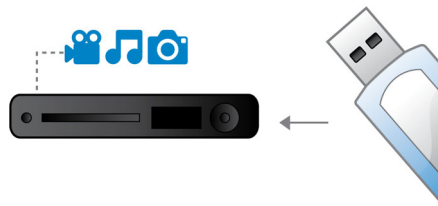

USB Media Link

The Universal Serial Bus or USB is a protocol standard that is conveniently used to link PCs, peripherals and consumer electronic equipment. With USB Media Link, all you have to do is plug in your USB device, select the movie, music or photo and play away.