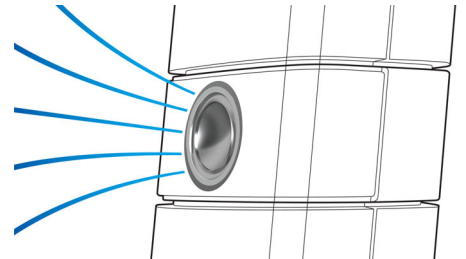

Exposed tweeter

Unique speakers designed with exposed tweeters to give maximum dispersion and openness in the sound.