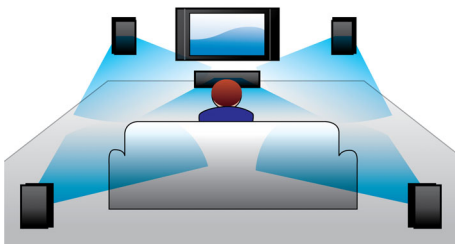

PHILIPS

Highlights

300W RMS power

300W RMS power delivers great sound for movies and music

Dolby Digital

Because Dolby Digital, the world's leading digital multi-channel audio standards, make use of the way the human ear naturally processes sound, you experience superb quality surround sound audio with realistic spatial cues.

HDMI for HD movies

HDMI is a direct digital connection that can carry digital HD video as well as digital multichannel audio. By eliminating the conversion to analog signals it delivers perfect picture and sound quality, completely free from noise. Movies in standard definition can now be enjoyed in true high definition resolution - ensuring more details and more true-to-life pictures.