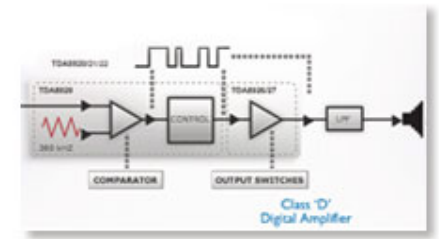

SBA1710GRN/00

Highlights

Class D Digital Amplifier

Class 'D' Digital Amplifier takes an analog signal, converts it into a digital signal and then amplifies the signal digitally. The signal then enters a demodulation filter to give the final output. The amplified digital output delivers all the advantages of digital audio, including improved sound quality. In addition, Class 'D' Digital Amplifier has greater than 90% efficiency compared to traditional AB amplifiers. This high efficiency translates into a powerful amplifier with a small footprint.