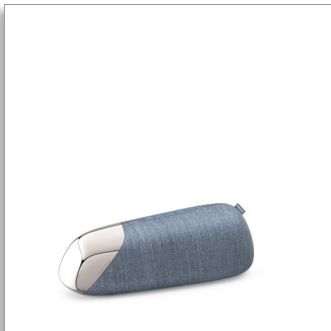

Philips
Philips Georg Jensen
speaker

Bluetooth®

30 W Output Power
20 hours play time
Built-in power-bank function

TAJ50

Home is where your music is

Unwind with the Bluetooth speaker that invites you to feel at home. You get 20 hours play time and a power-bank function. The wool-blend speaker fabric and polished-steel top plate will complement even the most minimalist interiors.

Bluetooth speaker. Beautifully tactile design.

- Philips & Georg Jensen Collection
- Georg Jensen polished-steel elements
- Kvadrat speaker fabric. Designed to let the sound through
- 20 hours play time. Pair for stereo sound

Plays well wherever you go

- At home anywhere
- Crisp, clear sound. 2x 2.25" full-range drivers
- Buttons for volume, play/pause, on/off, speaker pairing

Small and simple

- Easy Bluetooth pairing. Up to 20 m wireless range
- Power-bank function. Charge a mobile via USB-A port
- 6 hours charging time via USB-C
- Dimensions: approx. 299x100x98 mm