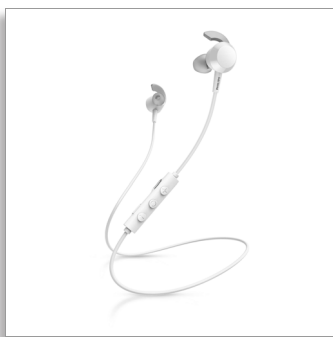

Philips
In-ear wireless headphones

8.2mm drivers/ closed back
In-ear

TAE4205WT

Feel that bass

Love those moments where the bass kicks in? These in-ear wireless headphones deliver stronger bass at the touch of a button! You get 10 hours play time, fast charging, and soft wing tips for a secure fit and better passive noise isolation.

10 hours play time. Big bold bass.

- 10 hours play time. USB-C charging
- Powerful 8.2 mm neodymium drivers
- Quick Charge. Charge for 15 minutes, train extra 1.5 hours
- BASS boost button. Instantly stronger bass

From playlists to calls

- Headphone cable sits comfortably behind your neck
- Smart pairing. Automatically find Bluetooth devices
- Inline remote. Easily switch from playlist to calls

Easy comfort

- 3 interchangeable rubber earbud covers
- Oval acoustic tube fits comfortably in your ear canal
- Wing tips for a secure fit. Better passive noise isolation
- Secure, flexible, comfortable

Secure, flexible, comfortable

The oval acoustic tube and interchangeable earbud covers give you a comfortable in-ear fit. Soft wing tips fit snugly under the ridge of your ear, enabling a secure fit and better passive noise isolation.