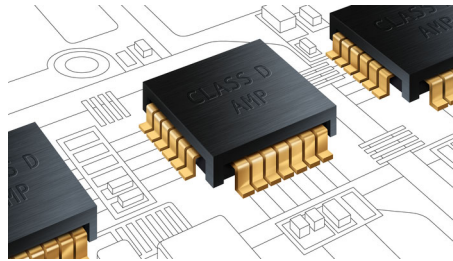

Premium Class D Amplifiers

The Philips proprietary Premium Class-D Amplifiers are designed to preserve the original sound source for greater audio signal accuracy, thus allowing acoustic details in music and movies to be delivered exactly as the artist or director intended.