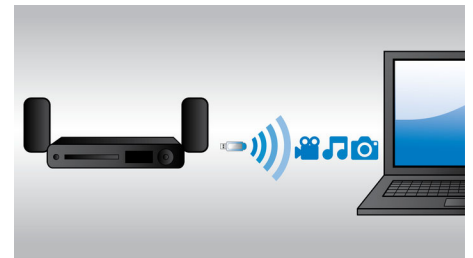

Virtual Surround Sound

Philips Virtual Surround Sound produces rich and immersive surround sound from less than five-speaker system. Highly advanced spatial algorithms faithfully replicate the sonic characteristics that occur in an ideal 5.1-channel environment. Any high quality stereo source is transformed into true-to-life, multi-

Built-in WiFi

Thanks to built-in WiFi, by simply connecting your home theater directly to your home network, you can experience a rich selection of popular online services. You can enjoy some of the best websites offering movies, pictures, infotainment and other online contents tailored to fit your TV screen.