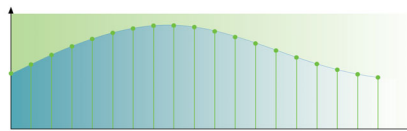

## 192kHz/24 bit audio DAC

192KHz sampling enables you to have an accurate representation of the original sound curves. Together with a 24-bit resolution, more information is captured from the original analogue sound wave form, giving a much richer audio reproduction.