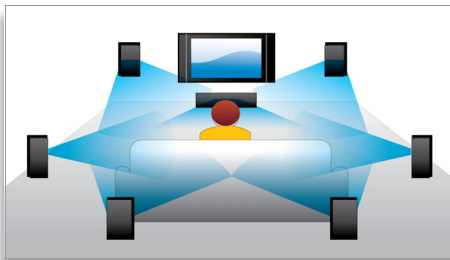

Dolby TrueHD and DTS-HD MA

DTS-HD Master Audio and Dolby TrueHD deliver 7.1 channels of the finest sound from your Blu-ray Discs. Audio reproduced is virtually indistinguishable from the studio master, so you hear what the creators intended for you to hear. DTS-HD Master Audio and Dolby TrueHD complete your high definition entertainment experience.