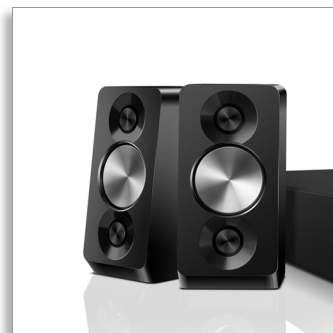

Philips  
5.1 Home theater

**Double Bass Sound**  
3D Blu-ray

**HTS5563**

### Obsessed with Sound

Bring the power of the cinema into your home! Pump up your home entertainment experience with speakers with double basspipes offering powerful 1000W surround sound and immersive 3D Blu-ray Disc playback.

#### **Great listening experience**

- Powerful speakers with double basspipes for great sound
- Dolby TrueHD and DTS-HD for high fidelity surround sound
- 1000W RMS power delivers great sound for movies and music