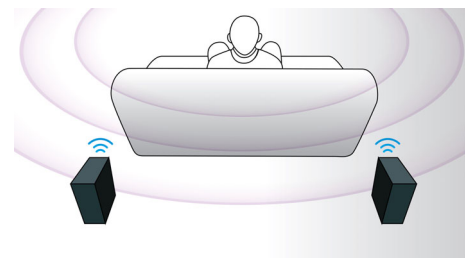

Wireless rear speakers option

Wireless rear speakers give you scalability and mobility in speaker placement. Developed using interference-free technology, wireless speakers provide full surround sound without unsightly wire connections.