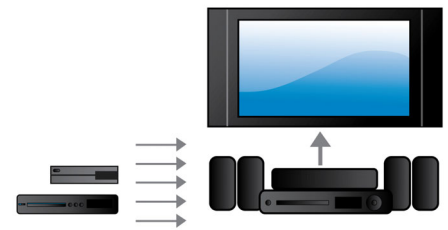

## Full HD 3D Blu-ray

Be enthralled by 3D movies in your own living room on a Full HD 3D TV. Active 3D uses the latest generation of fast switching displays for real life depth and realism in full 1080x1920 HD resolution. By watching these images through special glasses with right and left lenses that are timed to open and close in synchrony with alternating images, the full HD 3D viewing experience is created in your home cinema. Premium 3D movie releases on Blu-ray offer a wide, high quality selection of content. Blu-ray also delivers uncompressed surround sound for an unbelievably real audio experience.

## HDMI Hub

HDMI Hub provides additional HDMI ports to allow you to connect other devices such as your game console or HD set-top box to your home theater conveniently. By connecting your devices through the HDMI Hub, you can enjoy high-definition sound and picture for all your entertainment.