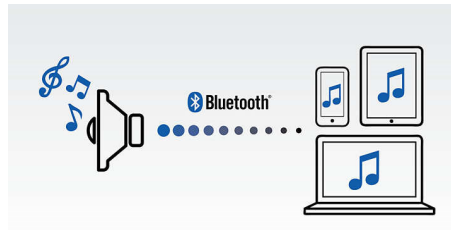

Digital FM radio

Digital Radio is, on top of FM analog transmission, a new way of broadcasting radio via a network of terrestrial transmitters. It provides listeners with more choices and information delivered in clear, crackle-free sound quality. The technology allows the receiver to lock on to the strongest signal it can be find. With digital stations there are no frequencies to remember, and sets are tuned by station name, so there is no returning on the move.

LED display

Clear and bright LED display

Stereo headphone jack

Connect your own headphones with this Philips device for a more personal listening experience whenever you want it. You can enjoy your favorite music in great sound without disturbing others by connecting your headphones to this device.

Built-in rechargeable battery

Built-in rechargeable battery

Wireless music streaming

Bluetooth is a short range wireless communication technology that is both robust and energy-efficient. The technology allows