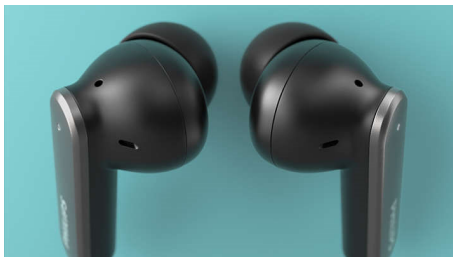

Comfort and convenience

- IPX4 splash and sweat resistant
- Secure, comfortable in-ear fit
- Touch controls
- Includes 3 sizes of ear-tip cover

Pocket-sized charging case

- Portable charging case
- 6 + 20 hours play time for a full day's listening
- Quick charge for 15 minutes and get an extra hour
- Charging case dimensions: 62 x 38 x 29 mm

Hybrid Active Noise Cancelling 2 x 2 mics for clear voice calls, Pocket-sized charging case, IPX4 splash/sweat resistant

Highlights

Active Noise Cancelling

These headphones feature Hybrid Active Noise Cancelling that filters out the noise you don't want to hear. Awareness Mode means you can let the world back in when you need to. The perfect way to pay tribute to your favourite sounds!

2 x 2 mics for clear calls

These headphones feature a dual-mic, noise-cancelling algorithm to give you fantastic call clarity. Two beam-forming microphones in each bud reduce the ambient noise so that you

can hear each other distinctly. Communicate clearly every time!

Secure, comfortable fit

These comfortable earbuds fit securely into your ear canals, creating a perfect seal that diminishes external noise. Hear every beat and word! Enjoy real comfort with three sizes of soft, interchangeable silicone ear-tip covers.