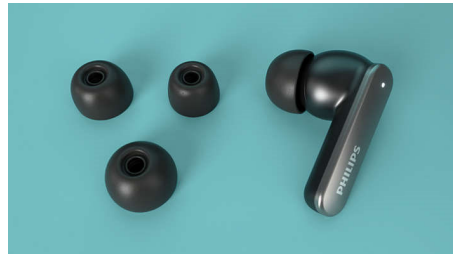

Hybrid Active Noise Cancelling 2 x 2 mics for clear voice calls, Pocket-sized charging case, IPX4 splash/sweat resistant

Highlights

Active Noise Cancelling

These headphones feature Hybrid Active Noise Cancelling that filters out the noise you don't want to hear. Awareness Mode means you can let the world back in when you need to. The perfect way to pay tribute to your favourite sounds!

2 x 2 mics for clear calls

These headphones feature a dual-mic, noise-cancelling algorithm to give you fantastic call clarity. Two beam-forming microphones in each bud reduce the ambient noise so that you

can hear each other distinctly. Communicate clearly every time!

Secure, comfortable fit

These comfortable earbuds fit securely into your ear canals, creating a perfect seal that diminishes external noise. Hear every beat and word! Enjoy real comfort with three sizes of soft, interchangeable silicone ear-tip covers.