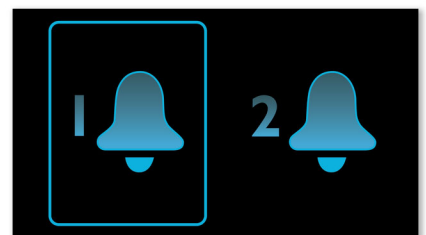

Dual alarm

The Philips audio system comes with two alarm times. Set one alarm time to wake you up and the other time to wake up your partner.

Battery back-up

Battery back-up ensures memory of time during power failure

Sleep Timer

Sleep timer lets you decide how long you want to listen to music or a radio station of your choice before falling asleep. Simply set a time limit (up to 1 hour) and choose a CD or radio station to listen to while you drift off to sleep. The Philips radio set will continue to play for the selected duration and then automatically switch off to a power-efficient, silent stand-by mode. Sleep Timer lets you fall asleep to your favorite CD or radio DJ without counting sheep or worrying about wasting power.