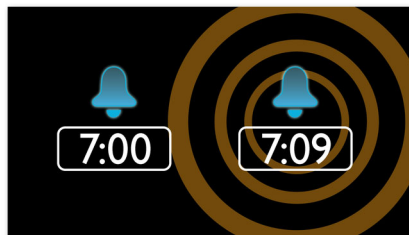

Repeat alarm

To counter oversleeping, the Philips Clock radio has a snooze feature. Should the alarm ring and you wish to continue sleeping a bit longer, simply press the Repeat Alarm button once and go back to sleep. Nine minutes later the alarm will ring again. You can continue to press the Repeat Alarm button every nine minutes until you turn off the alarm altogether.