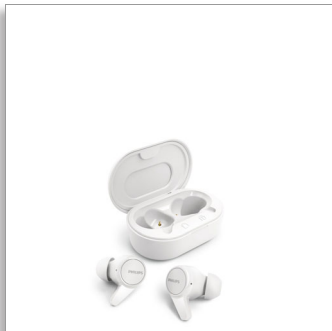

Philips
True Wireless
Headphones

Earbuds with a comfortable fit

Super-small charging case
IPX4 splash/sweat resistant
Up to 18 hours play time

TAT1207WT

Grab and go

Grab, connect and go! These fantastic True wireless headphones come with a super-small charging case that slips into your pocket for reliable, convenient sound wherever you go. IPX4 splash and sweat resistant and up to 18 hours of play time!

Ergonomic. Comfortable. Clear sound

- Secure, comfortable in-ear fit
- 3 extra pairs of silicone ear tips (large, medium, small)
- 6 mm neodymium drivers for clear, balanced sound
- Ergonomically designed

Earbuds with a comfortable fit Super-small charging case, IPX4 splash/sweat resistant, Up to 18 hours play time

Specifications

Sound

- Impedance: 16 Ohm
- Speaker diameter: 6 mm
- Sensitivity: 97 dB (1k Hz)
- Frequency range: 20–20,000 Hz
- Maximum power input: 3 mW
- Driver type: Dynamic
- Acoustic system: Open