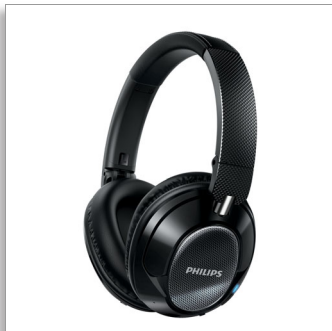

Philips  
Wireless noise cancelling  
headphones

40mm drivers/closed-back

Over-ear  
Soft ear cushions  
Compact folding

SHB9850NC

## More sound, less noise

with smart touch controls

Tune in to a universe of music with the Philips SHB9850NC headphones. Boasting up to 99% noise cancellation they are your ultimate travel companion. Enjoy music easily with smart touch control and one-tap NFC pairing with Bluetooth devices.