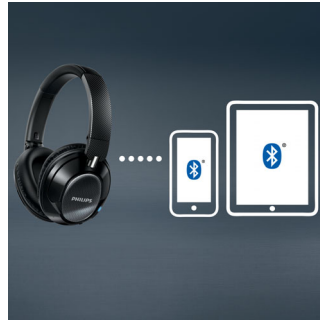

### Multi-point

Multi-point allows you to connect your Philips Bluetooth headphones with two Bluetooth-enabled devices simultaneously. Simply pair up the two devices to enjoy movies and music while effortlessly taking calls in between.