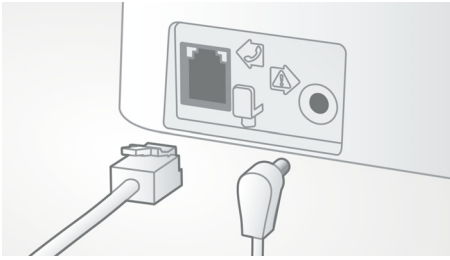

Highlights

Easy setup

Ultimate convenience through easy set up.
Simplified installation - Plug and Play product

Extra loud ringer

Extra loud ringer, so you never miss a call